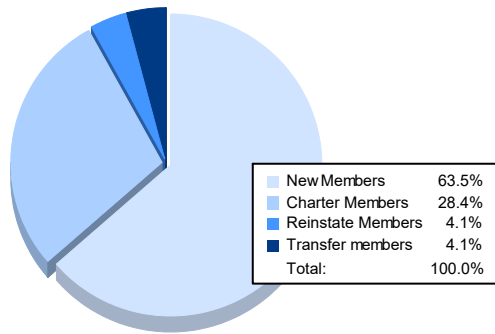

Year	New Clubs	Dropped Clubs	Gain/ Loss Clubs	New Members	Charter Members	Reinstate Members	Transfer Members	Total Member Added	Total Members Dropped	Gain/ Loss Members
2016-2017	0	2	-2	125	4	7	12	148	195	-47
2017-2018	0	1	-1	132	2	7	8	149	214	-65
2018-2019	0	0	0	107	1	14	8	130	160	-30
2019-2020	0	2	-2	94	1	9	11	115	154	-39
2020-2021	1	0	1	47	21	3	3	74	127	-53
<b>Average</b>	<b>0</b>	<b>1</b>	<b>-1</b>	<b>101</b>	<b>6</b>	<b>8</b>	<b>8</b>	<b>123</b>	<b>170</b>	<b>-47</b>

### Membership Composition June 2021 Cumulative