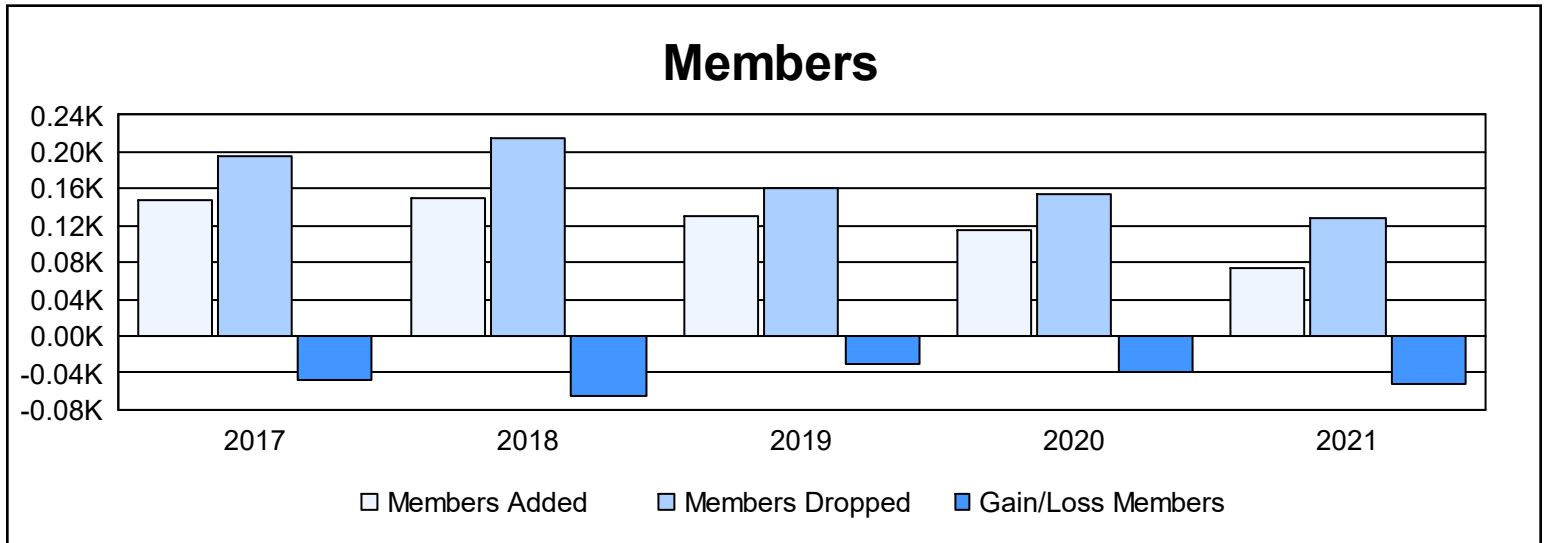

Year	New Clubs	Dropped Clubs	Gain/ Loss Clubs	New Members	Charter Members	Reinstate Members	Transfer Members	Total Member Added	Total Members Dropped	Gain/ Loss Members
2016-2017	0	2	-2	125	4	7	12	148	195	-47
2017-2018	0	1	-1	132	2	7	8	149	214	-65
2018-2019	0	0	0	107	1	14	8	130	160	-30
2019-2020	0	2	-2	94	1	9	11	115	154	-39
2020-2021	1	0	1	47	21	3	3	74	127	-53
<b>Average</b>	<b>0</b>	<b>1</b>	<b>-1</b>	<b>101</b>	<b>6</b>	<b>8</b>	<b>8</b>	<b>123</b>	<b>170</b>	<b>-47</b>

### Membership Composition June 2021 Cumulative