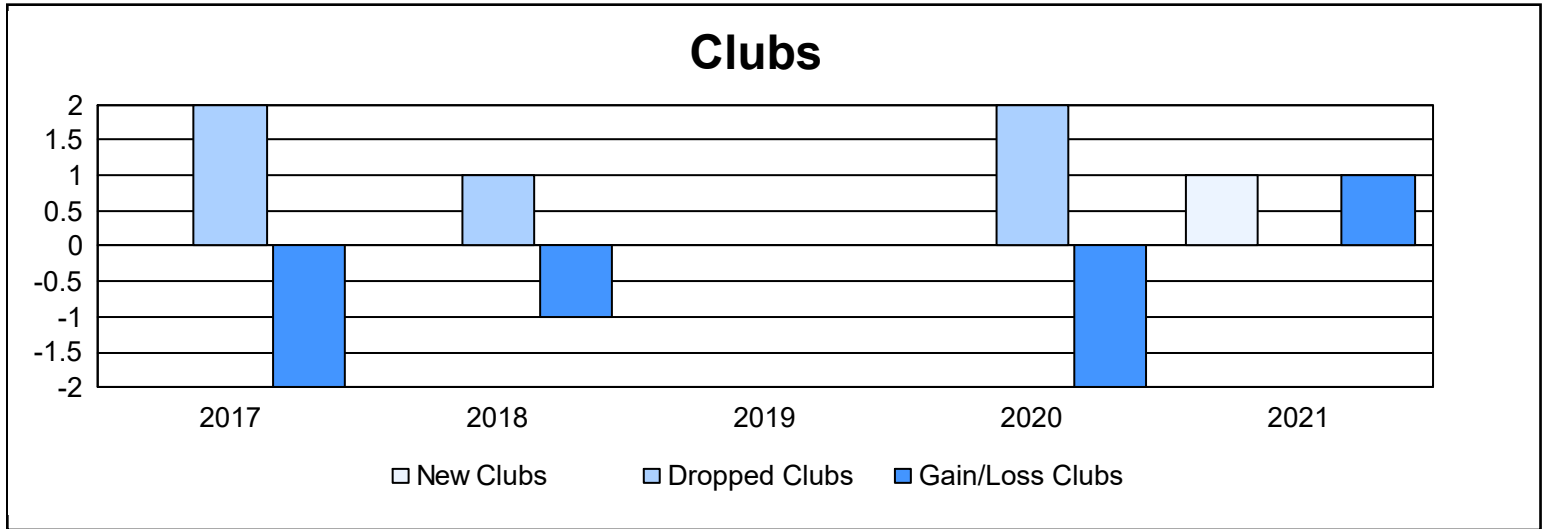

Year	New Clubs	Dropped Clubs	Gain/ Loss Clubs	New Members	Charter Members	Reinstate Members	Transfer Members	Total Member Added	Total Members Dropped	Gain/ Loss Members
2016-2017	0	2	-2	125	4	7	12	148	195	-47
2017-2018	0	1	-1	132	2	7	8	149	214	-65
2018-2019	0	0	0	107	1	14	8	130	160	-30
2019-2020	0	2	-2	94	1	9	11	115	154	-39
2020-2021	1	0	1	47	21	3	3	74	127	-53
<b>Average</b>	<b>0</b>	<b>1</b>	<b>-1</b>	<b>101</b>	<b>6</b>	<b>8</b>	<b>8</b>	<b>123</b>	<b>170</b>	<b>-47</b>

### Membership Composition June 2021 Cumulative